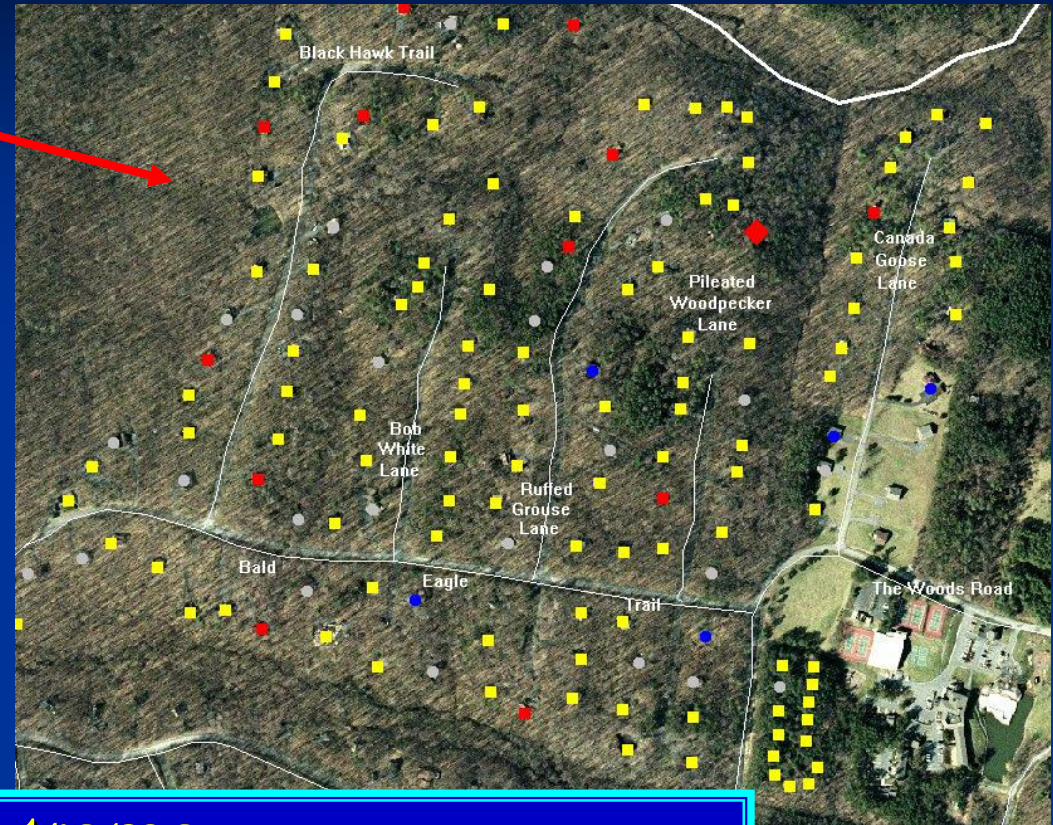

Wildfire Hazard Assessments for Section 1

160 Homes Assessed April, 2008

Wildfire Hazard Assessment forms will be made available at WHOA office for home owners to review.

Wildfire Hazard Ratings

- ◆ Extreme Risk
- Very High Risk
- High Risk
- Moderate Risk
- Low Risk

1 - Extreme

15 - Very High Risk

110 - High Risk

34 - Low to Moderate Risk

Average Hazard Rating: 72 High