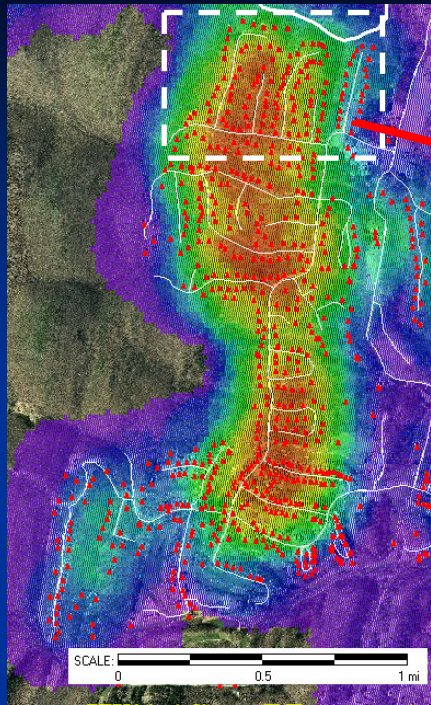

Wildfire Hazard Assessments for Section 1

160 Homes Assessed April, 2008

Wildfire Hazard Assessment forms will be made available at WHOA office for home owners to review.

Wildfire Hazard Ratings

- ◆ Extreme Risk
- Very High Risk
- High Risk
- Moderate Risk
- Low Risk

1 - Extreme

15 - Very High Risk

110 - High Risk

34 - Low to Moderate Risk

Average Hazard Rating: 72 High