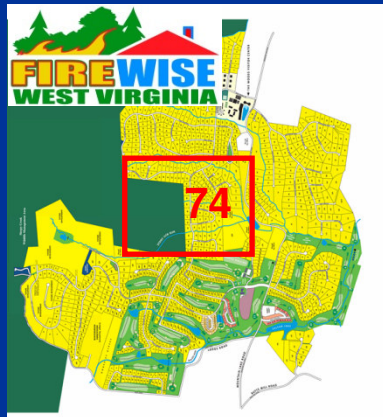

Wildfire Hazard Assessments for Section 3 121 Homes Assessed April, 2010

Wildfire Hazard Assessment forms will be made available at WHOA office for home owners to review.

Average Hazard Rating: 74 High