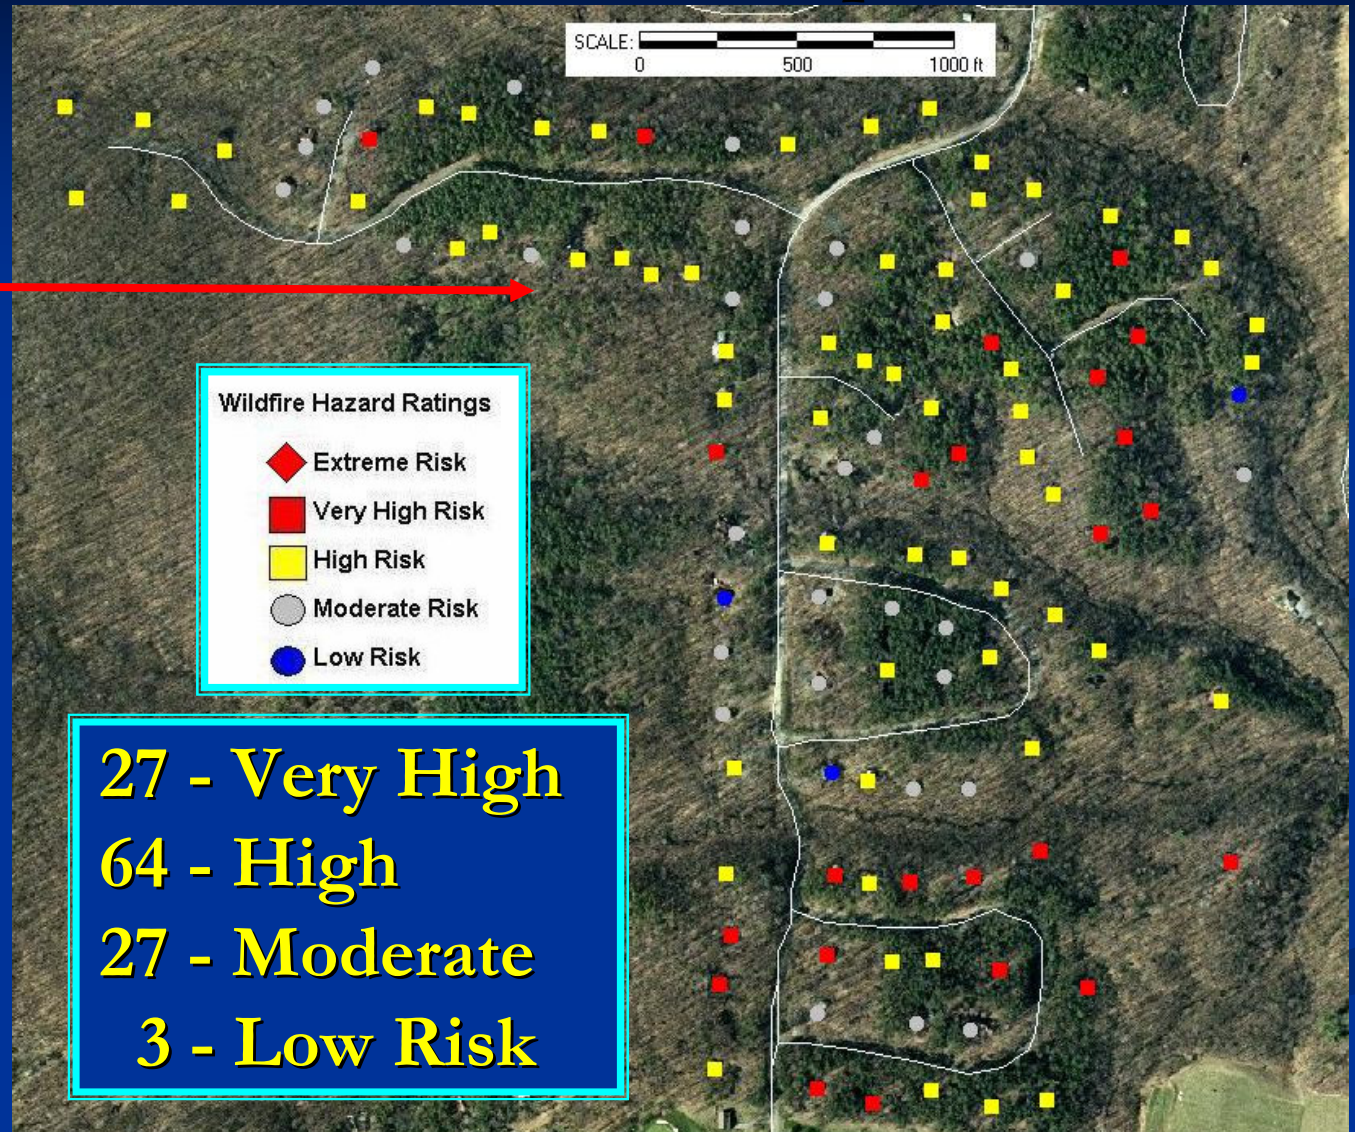

Wildfire Hazard Assessments for Section 3 121 Homes Assessed April, 2010

Wildfire Hazard Assessment forms will be made available at WHOA office for home owners to review.

Average Hazard Rating: 74 High